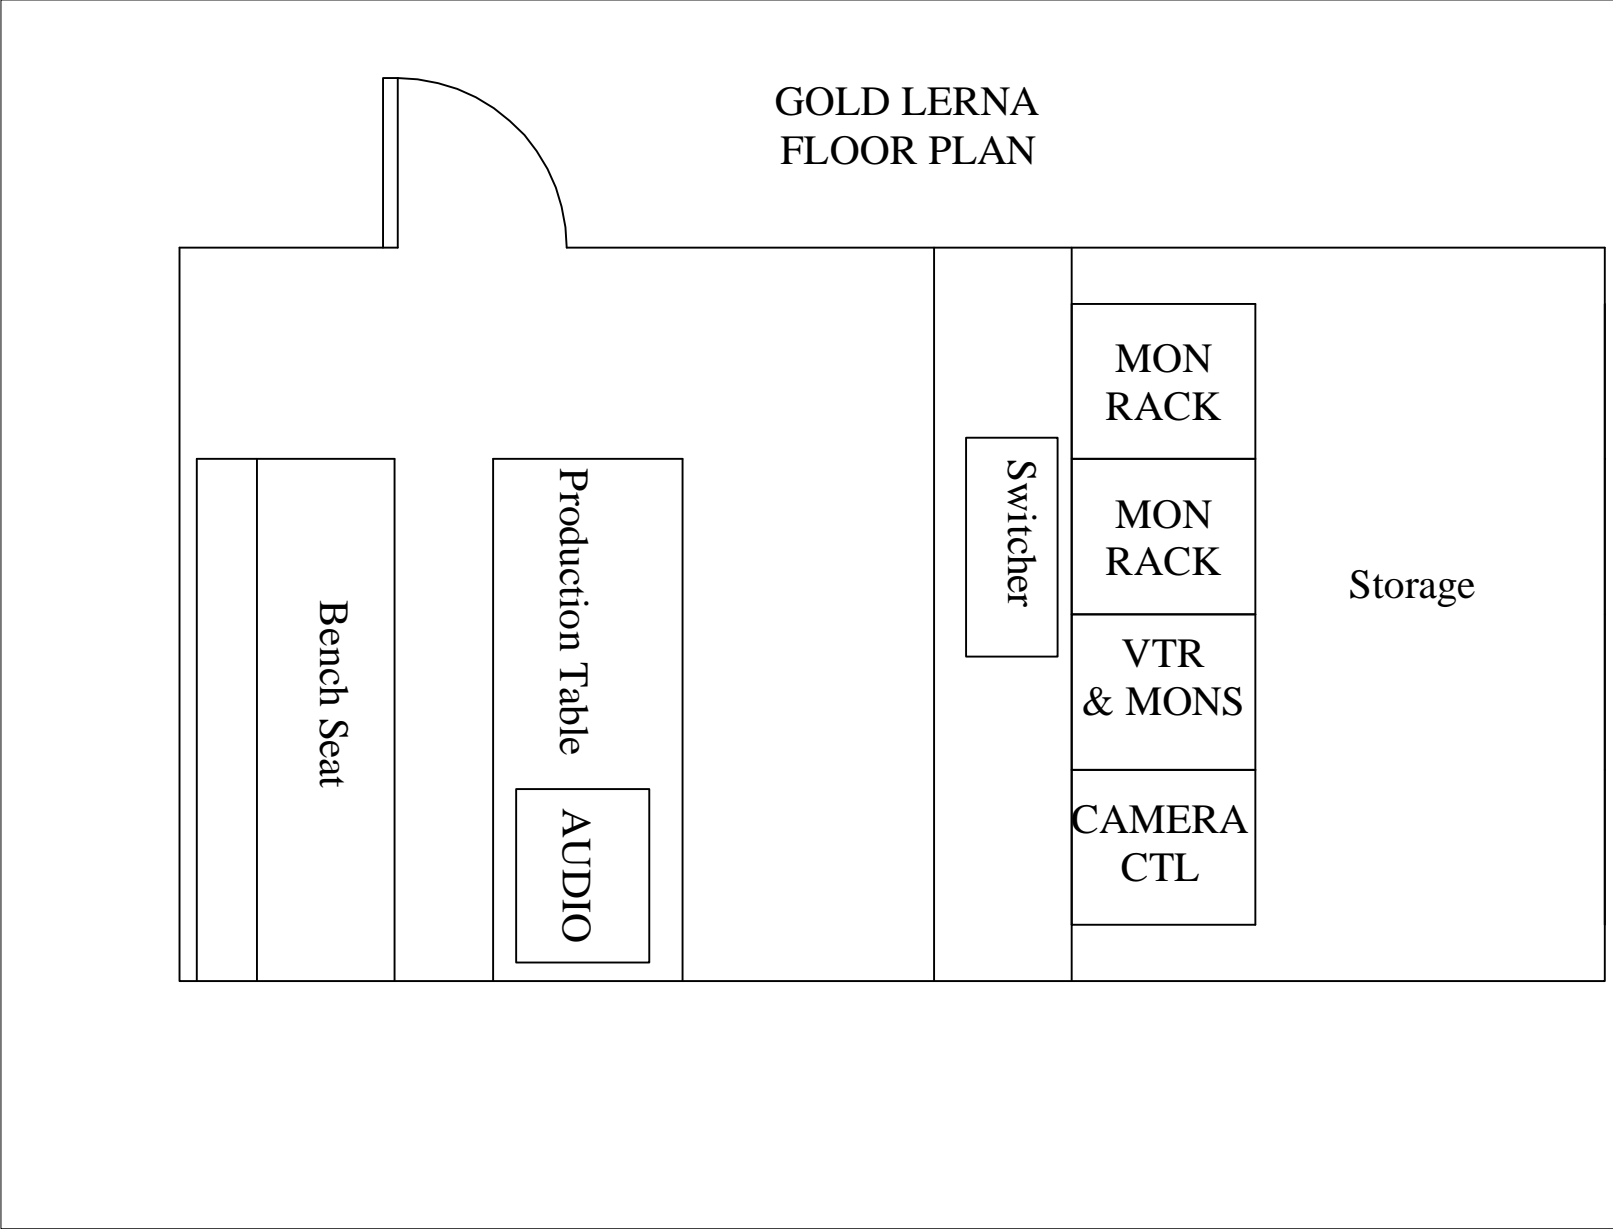

GOLD LERNA  
FLOOR PLAN

Bench Seat

Production Table

AUDIO

Switcher

MON  
RACK

MON  
RACK

VTR  
& MONS

CAMERA  
CTL

Storage